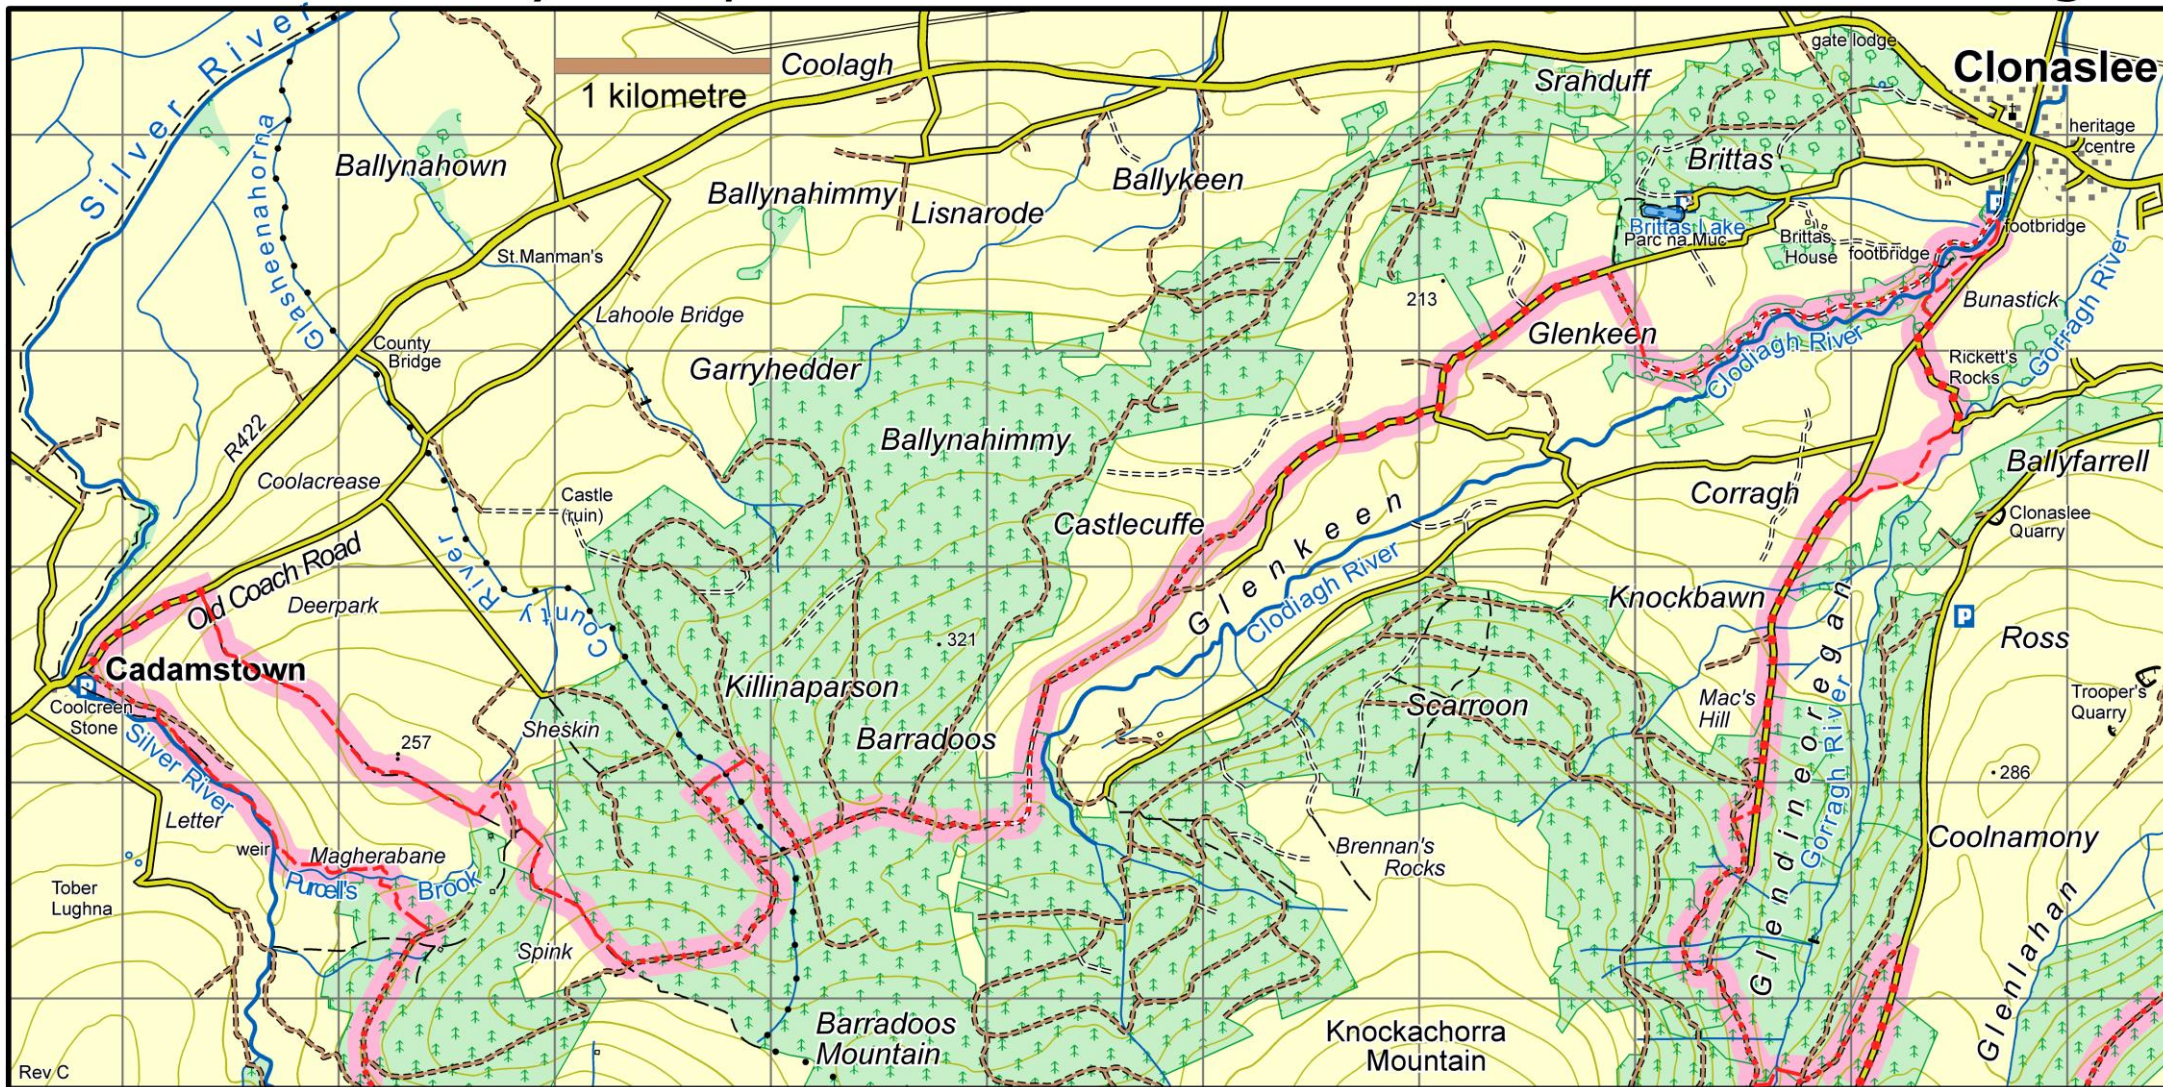

Slieve Bloom Way : Map 5 Cadamstown to Clonaslee & Glendinoregan

This map is made available from the National Trails Office / Irish Sports Council, produced by EastWest mapping. The map is intended for personal use only and should not be modified, republished or transmitted in any form without the permission of the Irish Sports Council's National Trails Office. The representation of a track or path on this map does not indicate a right of way. The map includes Ordnance Survey Ireland data made available for display under Permit No. 8658. (c) Ordnance Survey Ireland / Government of Ireland.