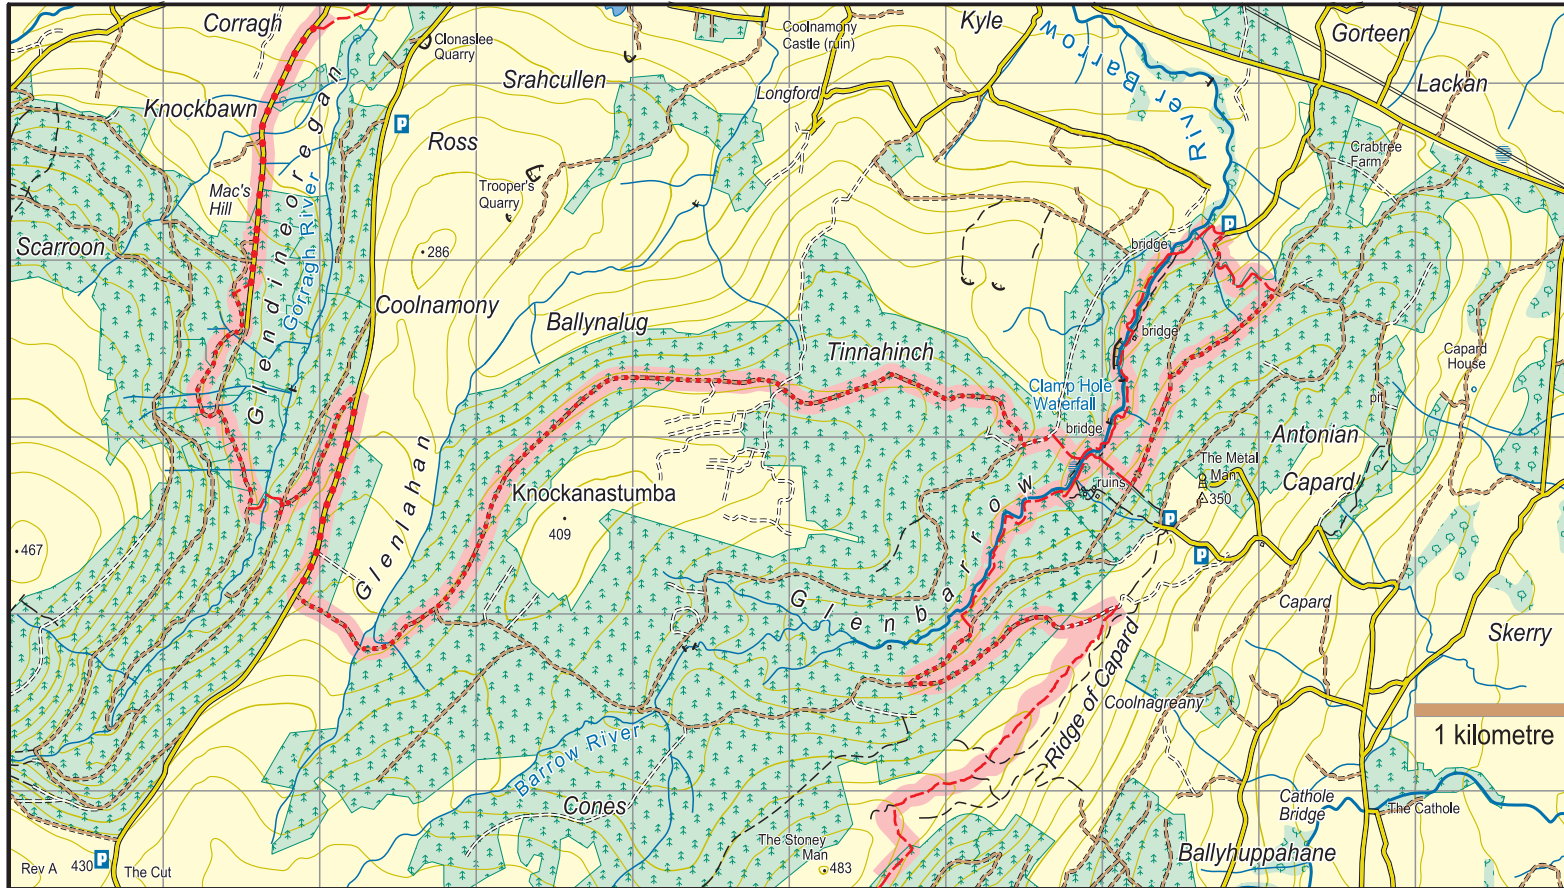

Slieve Bloom Way : Map 1 Glenbarrow to Capard & Glendinoregan

	National Road
	Main Road
	Minor Road
	Forest/ Dirt Road
	Track
	Rough Path/ No path
	Major power line
	Railway
	County boundary
	Cliff - impassable/small
	Forest - conifer/deciduous
	Car Park
	Church

The National Trails Office encourages trail users to apply the Leave No Trace principles:

1. Plan ahead and prepare
2. Be considerate of others
3. Respect farm animals and wildlife
4. Travel and camp on durable ground
5. Leave what you find
6. Dispose of waste properly
7. Minimise the affects of fire